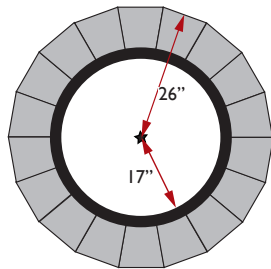

COLORS, SIZES & PACKAGING

Coffee Creek

Sandstone

Sierra

ROUND
(shown in Sierra)

SQUARE
(shown in Sierra)

OPTIONAL FIRE PIT GRILL

This optional grill fits securely into either the round or square fire pit. The swiveling grill surface is 16" x 24". Please check with dealer for pricing. Please add 20lbs. to the total Lbs./Pallet for grill.