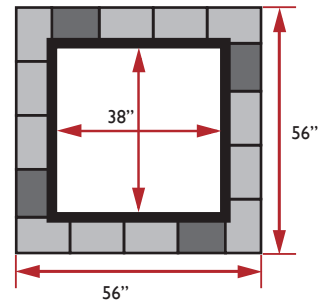

COLORS, SIZES & PACKAGING

Coffee Creek

Sandstone

Sierra

ROUND
(shown in Sierra)

SQUARE
(shown in Sierra)

OPTIONAL FIRE PIT GRILL

This optional grill fits securely into either the round or square fire pit. The swiveling grill surface is 16" x 24". Please check with dealer for pricing. Please add 20lbs. to the total Lbs./Pallet for grill.